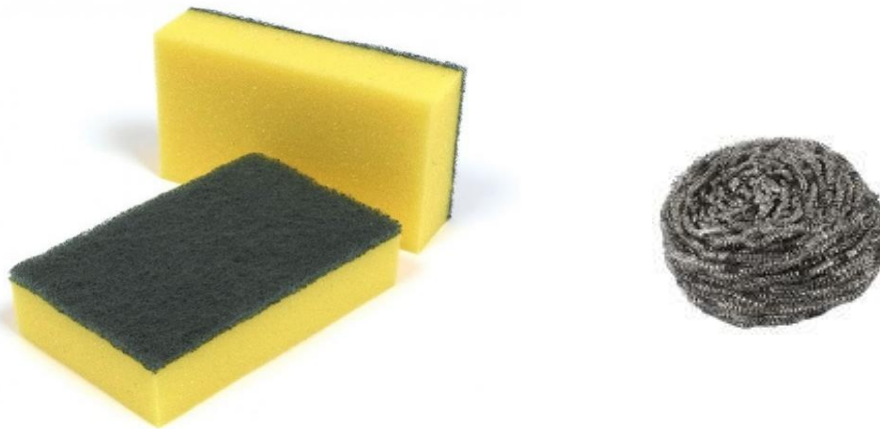

# SCOURERS, PADS & FILTERS

CODE	DESCRIPTION	COLOUR	SLEEVE QUANTITY	CARTON QUANTITY
<b>SPONGE SCOURER</b>				
SC332	Mr Clean Sponge Scourer	Green / Gold	10	90
<b>SCOURER PAD</b>				
SC100	Oates Scouring Pad Green	Green	10	200
<b>STAINLESS STEEL SCOURER</b>				
SC80	Stainless Steel Scourer 80 Gram		3	18
<b>GRIDDLE PADS &amp; SCREENS</b>				
GRP	Oates Griddle Pads #725		10	60
GRS	Oates Griddle Screen #724		10	500
GP723	Oates Griddle Screen Holder			10
<b>NYLON GRIDDLE PADS</b>				
GP-721	Griddle Pad	Green		60
GP-722	Griddle Pad	Black		60
<b>FAT FILTERS</b>				
FF	Fat Filter Cone 11"		50	1000